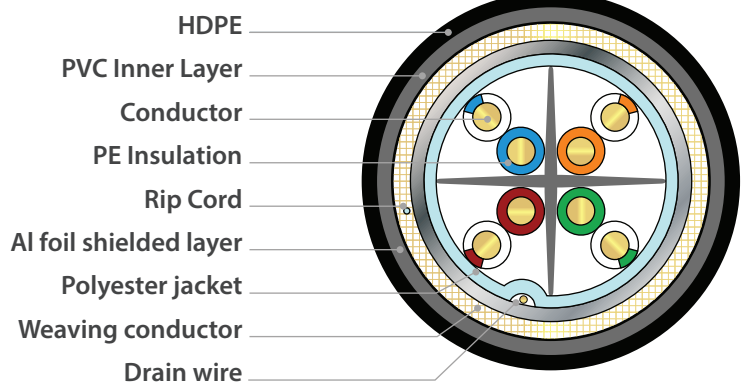

NCTS-ONSF061

CAT 6 S/FTP 4P Twisted Pair
Outdoor Cable | 23AWG | CCA

NCTS-ONSF061

Product Features

Mainly Used in the wiring system between area correspondence leading-out terminal and distribution wiring frames connection. As well as used in housing synthesis wiring system between user correspondence leading out terminal and patch panel.

Meets Cabling Standards:

10BASE-T, 100BASE-TX, 100BASE-T4, 1000BASE-T The effective bandwidth of data layer is 1Gbit/s, the Maximum transmission distance is 100 meter. Cross isolation structure effectively avoid the crosstalk between each pair of the cable. Double shield structure, make the cable have stronger anti-interference ability to the outside world and transmit the signal in strictest confidence.

CAT 6 S/FTP 4P Twisted Pair Outdoor Cable | 23AWG | CCA

Technical Specifications

Model: NCTS-ONSF061

Input		Characteristics	
Conductor	CCA 4P*23AWG/0.58mm	Rated Temperature :	-40°C~+70°C
Insulation	High Density Polyethylene (HDPE) O.D: 0.98±0.02mm	Impedance:	100 ±15Ω
	blue-white/blue , green-white/green orange-white/orange, brown-white/brown	Inner shielded :	AL-foil 125%(min) coverage
		Inner shielded :	Braiding 60% (min) coverage
Filler	PE Cross	Capacitance :	< 330PF/100m
Inner Jacket	PVC	Frequency:	250 mHz
Outer Jacket	LDPE	Stretching Resistance:	(max) 400N
	Thickness: 0.6mm	Installation Temperature:	-30°C~+50°C
	External O.D : 6.3±0.2mm	Minimum Bending Radius:	4D
	Flammability Text : CMR	Flame Retardancy Standard:	CM, CMR
	Color: black color		
Packing	305 meters /roll, wooden reel with small sticker		