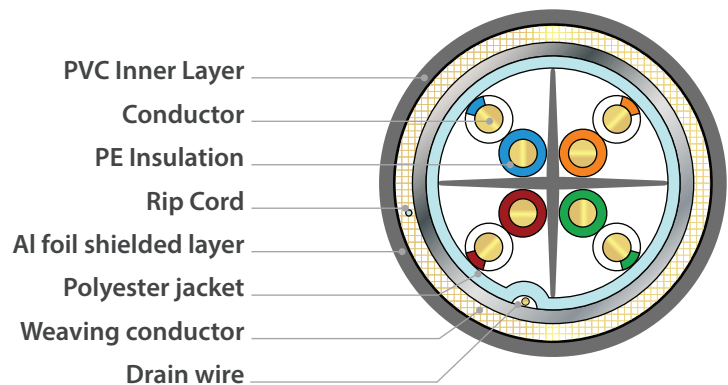

### Product Features

Mainly Used in the wiring system between area correspondence leading-out terminal and distribution wiring frames connection. As well as used in housing synthesis wiring system between user correspondence leading out terminal and patch panel.

### Meets Cabling Standards:

10BASE-T, 100BASE-TX, 100BASE-T4, 1000BASE-T The effective bandwidth of data layer is 1Gbit/s, the Maximum transmission distance is 100 meter. Cross isolation structure effectively avoid the crosstalk between each pair of the cable. Double shield structure, make the cable have stronger anti-interference ability to the outside world and transmit the signal in strictest confidence.

## Technical Specifications

Model: NCTS-ONF064

Input		Characteristics	
Conductor	COPPER	Rated Temperature :	-40°C~+70°C
	4P*0.5mm/23awg	Impedance:	100 ±15Ω at 1-250MHz
Insulation	Material : HDPE	Insulation Resistance :	10000MΩ.km
	Insulation Dia: 0.98±0.02mm	Capacitance :	< 330PF/100m
	blue-white/blue , green-white/green orange-white/orange, brown-white/brown	NVP:	68%
Filler	PE Cross	Stretching Resistance:	(max)250N
Shielded	AL Foil + Paper	Installation Temperature:	-30°C~+50°C
	Braid : N/M	Minimum Bending Radius:	4D
Outter Jacket	Material : PVC		
	Thickness:0.6mm		
	External O.D : 6.5±0.2mm		
	Flammability Text : CMR		
Packing	Color:blue /white/grey or customized		
	305 meters /pull out box (1000ft )		