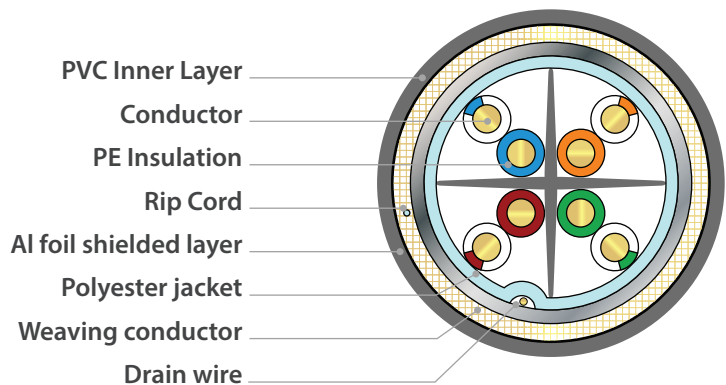

NCTS-ONF062

CAT 6 FTP 4P Twisted Pair Outdoor
Cable | 23AWG | CCA

NCTS-ONF062

Product Features

Mainly Used in the wiring system between area correspondence leading-out terminal and distribution wiring frames connection. As well as used in housing synthesis wiring system between user correspondence leading out terminal and patch panel.

Meets Cabling Standards:

10BASE-T, 100BASE-TX, 100BASE-T4, 1000BASE-T The effective bandwidth of data layer is 1Gbit/s, the Maximum transmission distance is 100 meter. Cross isolation structure effectively avoid the crosstalk between each pair of the cable. Double shield structure, make the cable have stronger anti-interference ability to the outside world and transmit the signal in strictest confidence.

CAT 6 FTP 4P Twisted Pair Outdoor Cable | 23AWG | CCA

Technical Specifications

Model: NCTS-ONF062

Input		Characteristics	
Conductor	CCA	Rated Temperature :	-40°C~+70°C
	4P*0.5mm 23AWG	Impedance:	100 ±15Ω at 1-250MHz
Insulation	Material : HDPE	Insulation Resistance :	10000MΩ.km
	Insulation Dia: 0.98±0.02mm	Capacitance :	< 330PF/100m
	blue-white/blue , green-white/green orange-white/orange, brown-white/brown	NVP:	68%
Filler	PE Cross	Stretching Resistance:	(max)250N
Shielded	AL Foil + Paper	Installation Temperature:	-30°C~+50°C
	Braid : N/M	Minimum Bending Radius:	4D
Outter Jacket	Material : PVC+PE, double jacket		
	Thickness:0.6mm		
	External O.D : 6.5±0.2mm		
	Flammability Text : CMR		
Packing	Color:blue /white/grey or customized		
	305 meters /rool, printing wooden with small sticker (1000ft)		