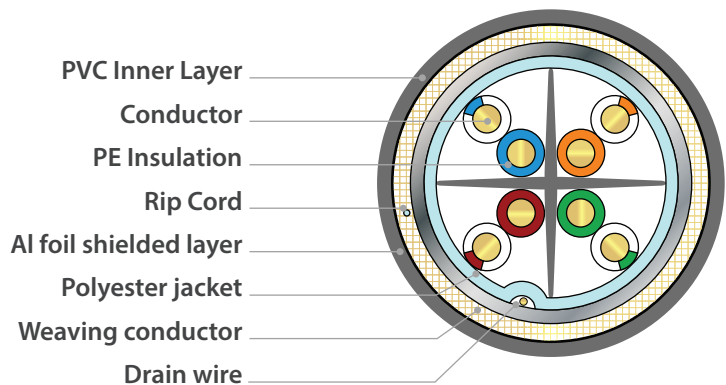

# NCTS-ONF061

CAT 6 FTP 4P Twisted Pair Outdoor  
Cable | 24AWG | CCA

### Product Features

Mainly Used in the wiring system between area correspondence leading-out terminal and distribution wiring frames connection. As well as used in housing synthesis wiring system between user correspondence leading out terminal and patch panel.

### Meets Cabling Standards:

10BASE-T, 100BASE-TX, 100BASE-T4, 1000BASE-T The effective bandwidth of data layer is 1Gbit/s, the Maximum transmission distance is 100 meter. Cross isolation structure effectively avoid the crosstalk between each pair of the cable. Double shield structure, make the cable have stronger anti-interference ability to the outside world and transmit the signal in strictest confidence.

## Technical Specifications

Model: NCTS-ONF061

Input		Characteristics	
Conductor	CCA	Rated Temperature :	-40°C~+70°C
	4P*0.5mm 24AWG	Impedance:	100 ±15Ω at 1-250MHz
Insulation	Material : HDPE	Insulation Resistance :	10000MΩ.km
	Insulation Dia: 0.98±0.02mm	Capacitance :	< 330PF/100m
	blue-white/blue , green-white/green orange-white/orange, brown-white/brown	NVP:	68%
Filler	PE Cross	Stretching Resistance:	(max)250N
Shielded	AL Foil + Paper	Installation Temperature:	-30°C~+50°C
	Braid : N/M	Minimum Bending Radius:	4D
Outter Jacket	Material : PVC+PE, double jacket		
	Thickness:0.6mm		
	External O.D : 6.3±0.2mm		
	Flammability Text : CMR		
Packing	Color:blue /white/grey or customized		
	305 meters /rool, printing wooden with small sticker (1000ft)		