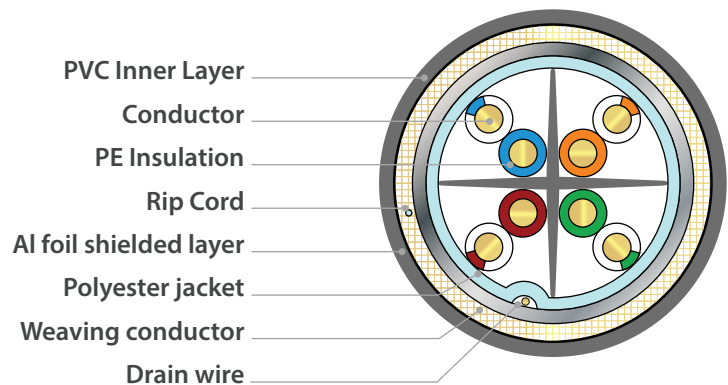

# NCTS-INF064

CAT 6 FTP 4P Twisted Pair Indoor  
Cable | 24AWG | CCA

### Product Features

Mainly Used in the wiring system between area correspondence leading-out terminal and distribution wiring frames connection. As well as used in housing synthesis wiring system between user correspondence leading out terminal and patch panel.

### Meets Cabling Standards:

10BASE-T, 100BASE-TX, 100BASE-T4, 1000BASE-T The effective bandwidth of data layer is 1Gbit/s, the Maximum transmission distance is 100 meter. Cross isolation structure effectively avoid the crosstalk between each pair of the cable. Double shield structure, make the cable have stronger anti-interference ability to the outside world and transmit the signal in strictest confidence.

## Technical Specifications

Model: NCTS-INF064

Input		Characteristics	
Conductor	CCA	Rated Temperature :	-40°C~+70°C
	4P*0.5mm 24AWG	Impedance:	100 ±15Ω at 1-250MHz
Insulation	Material : HDPE	Insulation Resistance :	10000MΩ.km
	Insulation Dia: 0.98±0.02mm	Capacitance :	< 330PF/100m
	blue-white/blue , green-white/green orange-white/orange, brown-white/brown	NVP:	68%
Filler	PE Cross	Stretching Resistance:	(max)250N
Shielded	AL Foil + Paper	Installation Temperature:	-30°C~+50°C
	Braid : N/M	Minimum Bending Radius:	4D
Outter Jacket	Material : PVC		
	Thickness:0.6mm		
	External O.D : 6.3±0.2mm		
	Flammability Text : CMR		
Packing	Color:blue /white/grey or customized		
	305 meters /pull out box (1000ft )		