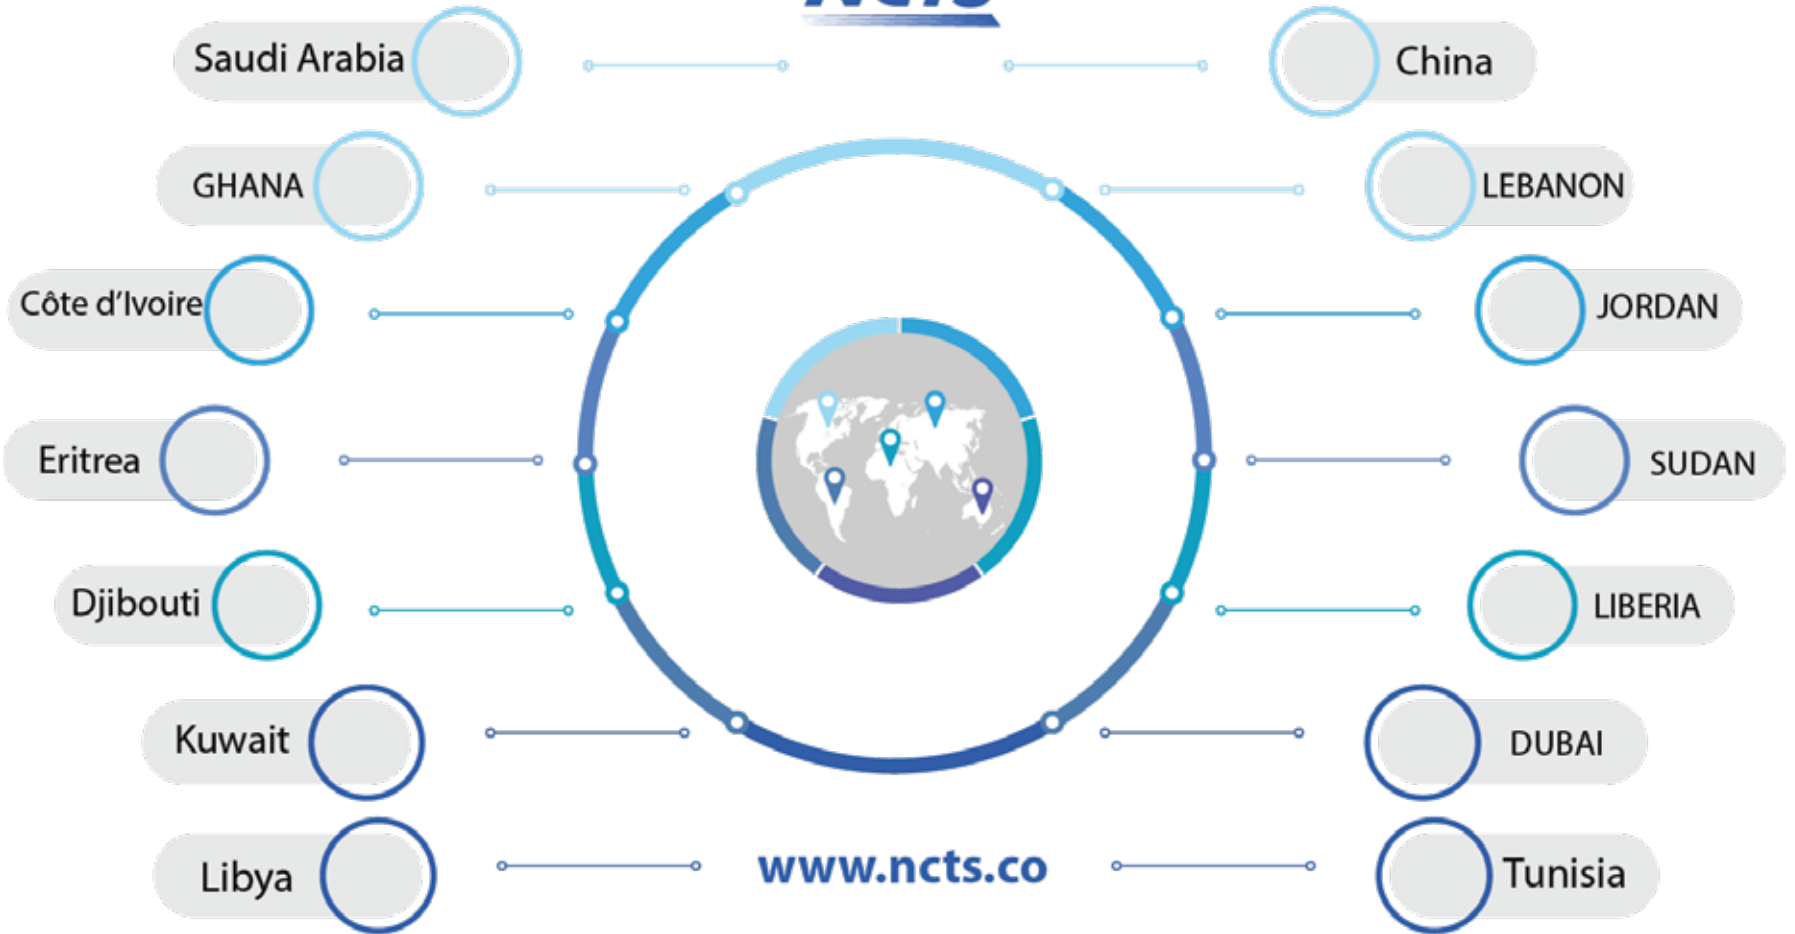

NCTS

NCTS is a registered trade mark worldwide, all rights reserved.